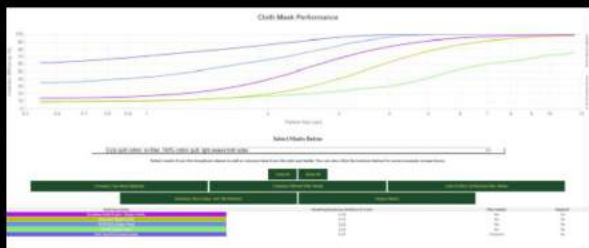

TO VIEW STUDY PLEASE VIEW LINK BELOW <http://jv.colostate.edu/masktesting/>

THE TMF VOCAL PERFORMANCE MASK DESIGN ALLOWS FOR FULL FACIAL AND JAW MOVEMENT WITHOUT COMPROMISING AEROSOL CONTAINMENT. THE MASK'S SPECIAL CONSTRUCTION ALLOWS THE PERFORMER TO COMFORTABLY MOVE HIS/HER MOUTH WHILE BEING COMPLETELY COVERED. THE ONE SIZE FITS ALL FILTERED MASK MAY BE USED FOR VOCAL PERFORMANCE IN CHORAL, THEATRE AND PUBLIC SPEAKING SETTINGS. MASK IS MACHINE WASHABLE WITH AIR DRYING RECOMMENDED.