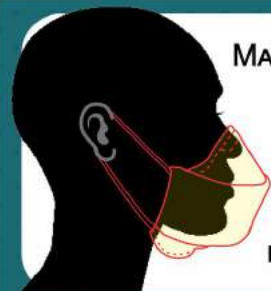

WWW.TMFCONNECT.NET

TMF ENTERPRISE, INC

956-984-9468

STUDENTS ARE BACK IN SCHOOL! ARE YOU PREPARED?

TMF HAS YOU COVERED!

TMF VOCAL MASK RATED BEST BY COLORADO STATE UNIVERSITY'S STUDY ON AEROSOL CONTAINMENT

TO VIEW STUDY PLEASE VIEW LINK BELOW <http://jv.colostate.edu/masktesting/>

THE TMF VOCAL PERFORMANCE MASK DESIGN ALLOWS FOR FULL FACIAL AND JAW MOVEMENT WITHOUT COMPROMISING AEROSOL CONTAINMENT. THE MASK'S SPECIAL CONSTRUCTION ALLOWS THE PERFORMER TO COMFORTABLY MOVE HIS/HER MOUTH WHILE BEING COMPLETELY COVERED. THE ONE SIZE FITS ALL FILTERED MASK MAY BE USED FOR VOCAL PERFORMANCE IN CHORAL, THEATRE AND PUBLIC SPEAKING SETTINGS. MASK IS MACHINE WASHABLE WITH AIR DRYING RECOMMENDED.

MASK IS FORM FITTED TO NOSE AND FACE MADE TO NOT TOUCH THE PERFORMER'S MOUTH.

TMF IS HERE TO ASSIST YOU IN MAKING **SAFETY** A TOP PRIORITY FOR YOUR PERFORMANCE ORGANIZATION. PLEASE CONTACT TMF FOR ANY QUESTIONS. WE ARE READY TO TAKE YOUR ORDER.